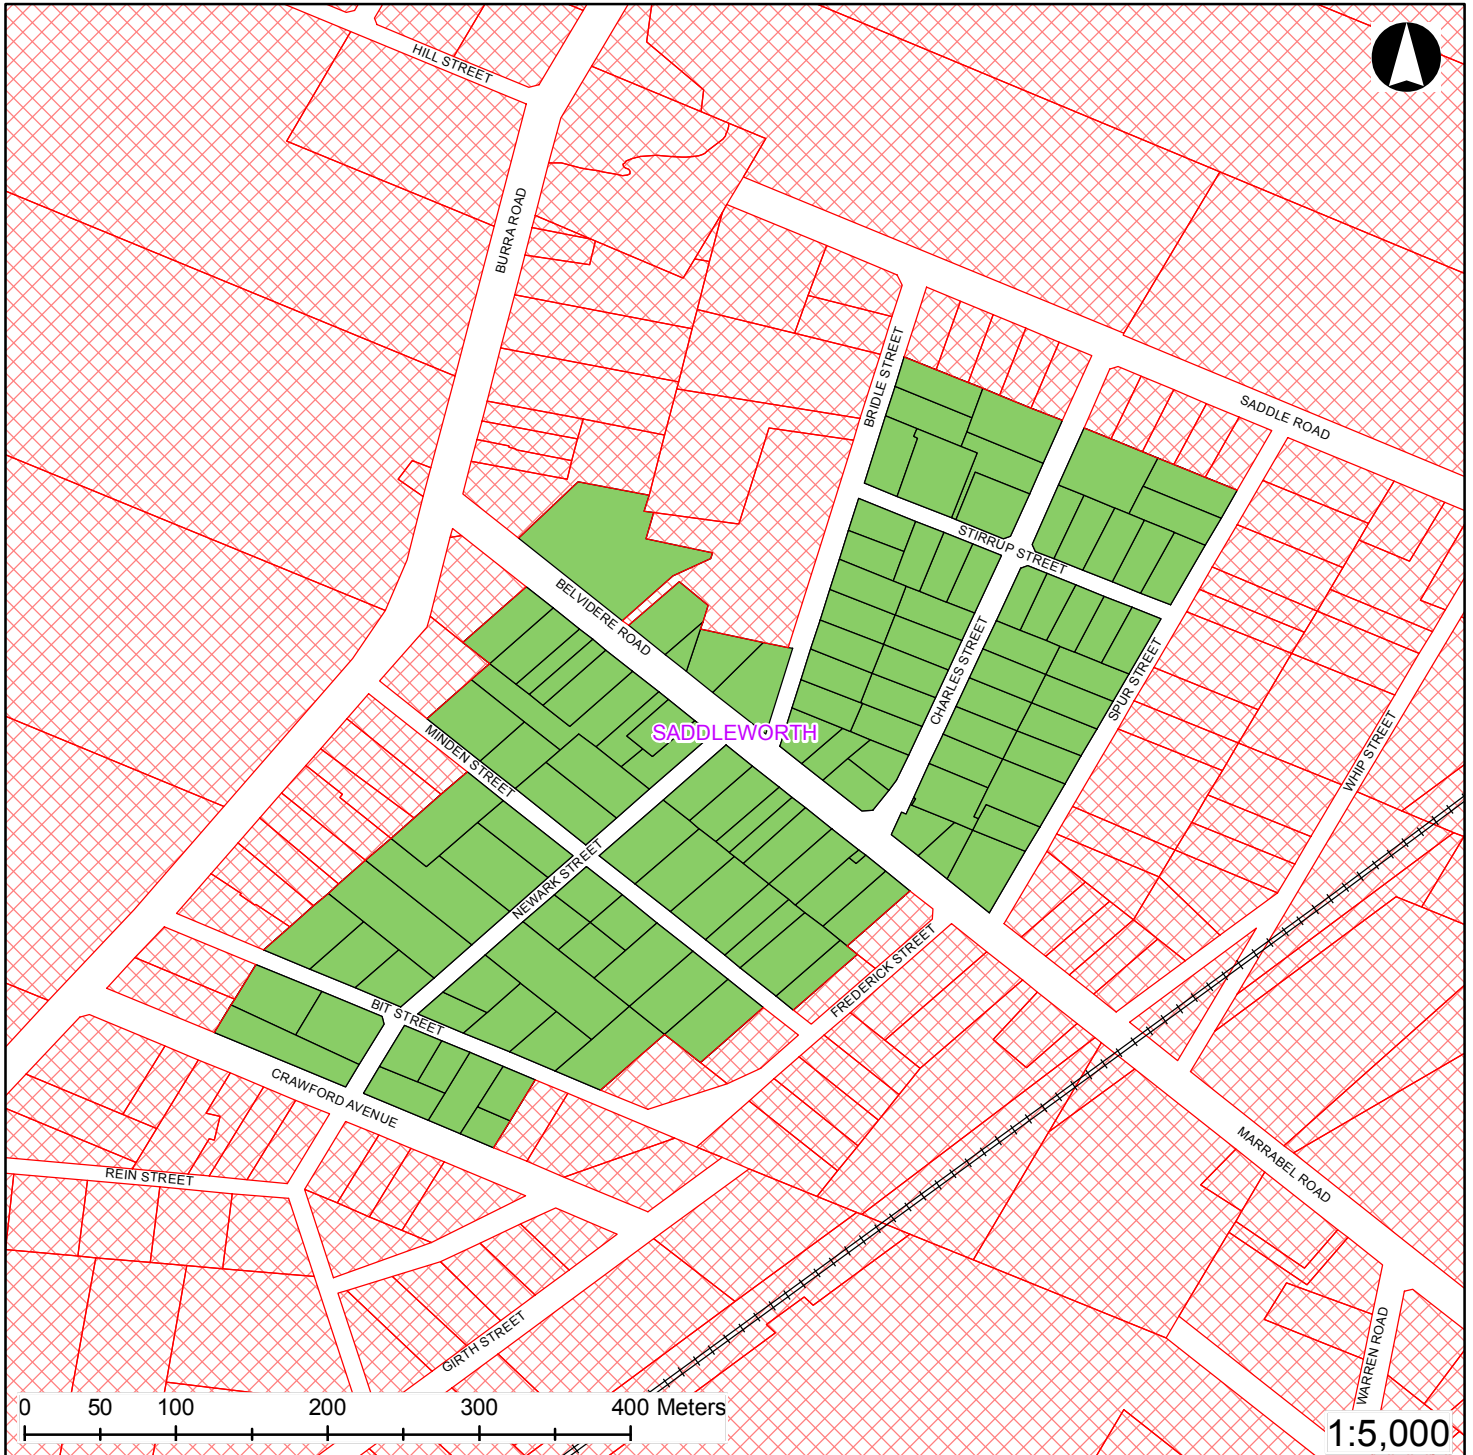

Saddleworth Bushfire Safer Precinct

Legend

- Railway
- Land Parcels
- Bushfire Safer Precinct
- Suburbs

This precinct is considered to be relatively safe from fire due to its low levels of fuel. Although the CFS has taken every care and precaution in identifying this area it will be subjected to spark and ember attack in the event of a fire.

This map is current as of October 2010

www.cfs.sa.gov.au

Government
of South Australia

PREPARE. ACT. SURVIVE.